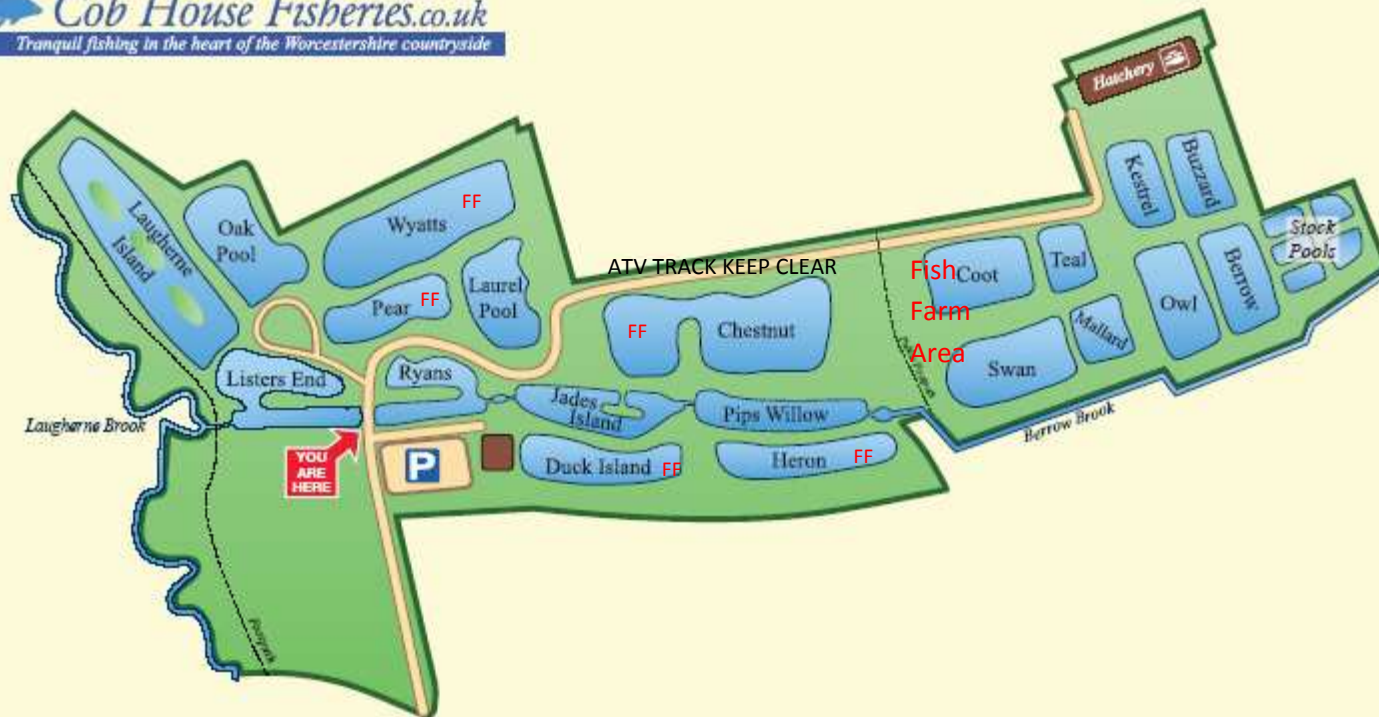

Cob House Fisheries.co.uk

Tranquil fishing in the heart of the Worcestershire countryside

FF = Fish Farm Pool

Wyatts and Pear will be open in 2009

Chestnut will be a Trout pool in 2009

Worcester & District members to fish the carp park side only of Listers End, Ryans, Jades Island and Pips Willow